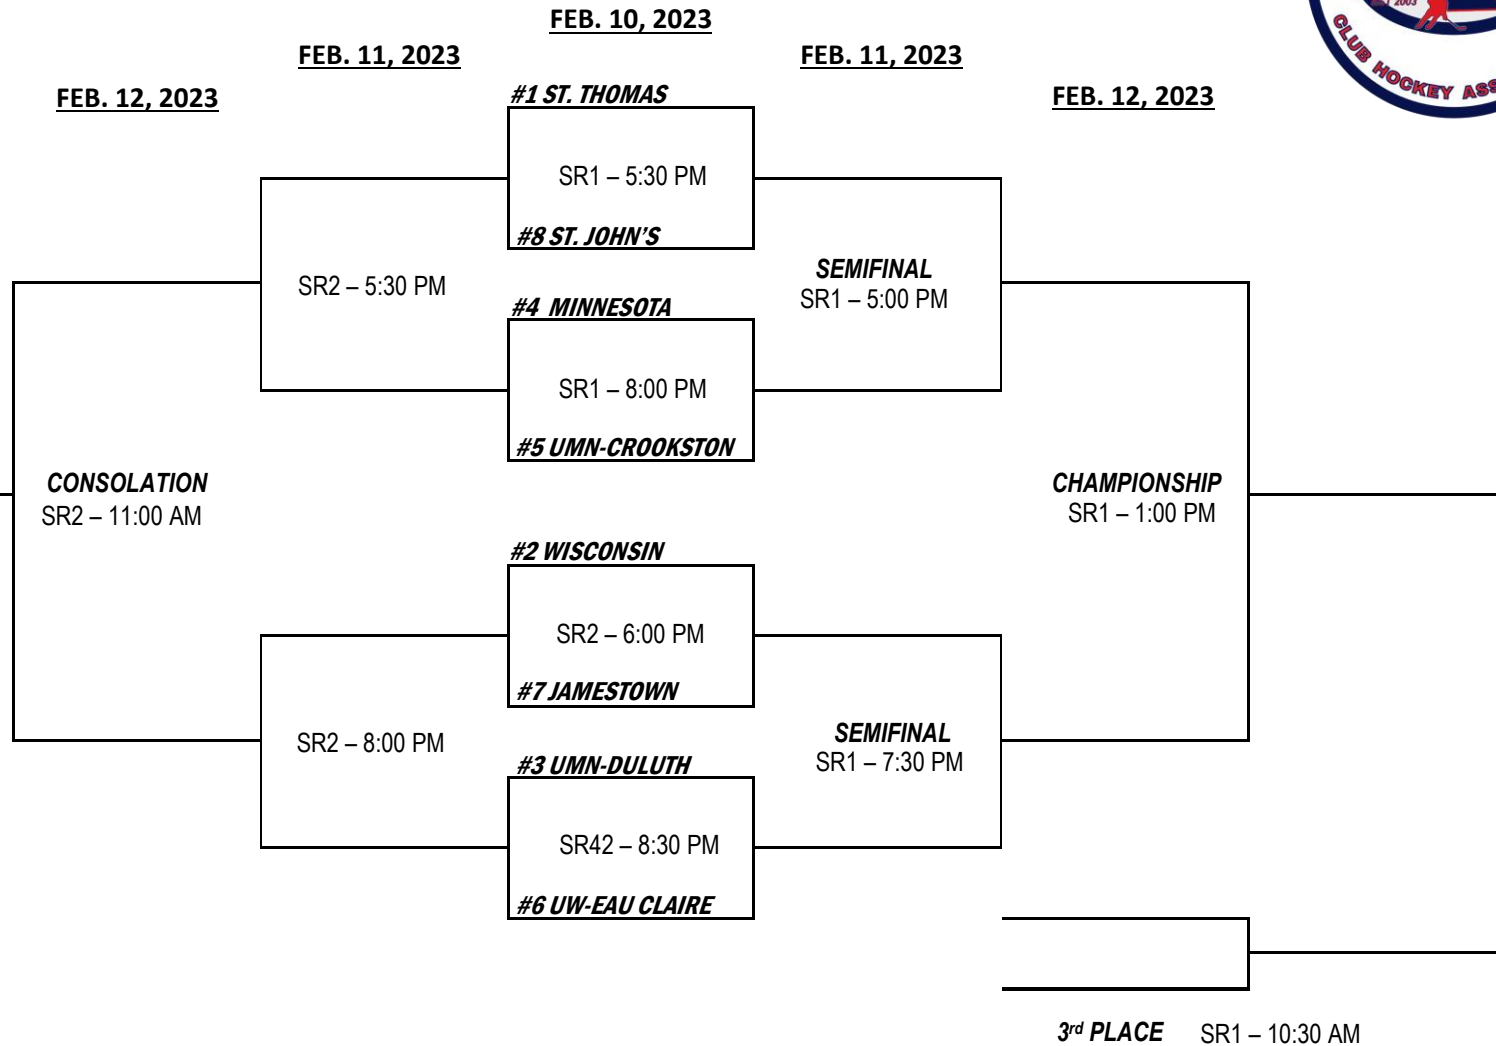

2023 WCCHA TOURNAMENT

TOURNEY INFO

SCAN ME

The **Western Collegiate Club Hockey Association** is a collegiate club hockey conference featuring members from Universities and Colleges in the Upper Midwest. All members compete in the Central Region at the Division II level of the American Collegiate Hockey Association (www.achahockey.org).

@WCCHAhockey  